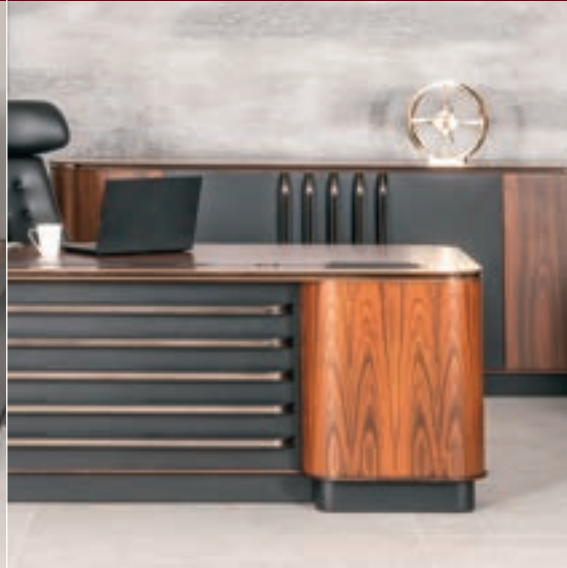

padnam

kurtuba

sofa set

- shah
- dna
- baritone
- crown
- pazel
- paradise
- palm
- padnam
- kurtuba

“şah, başarılı insanlar için
mükemmel olacak şekilde tasarlandı.”

Shah; Ideal for large offices with its large dimensions, storage areas and complementary products. Do not compromise on aesthetics and design while achieving functionality. Let your office have a noble and flawless appearance with metals made of forged copper and special parts carved from walnut wood.